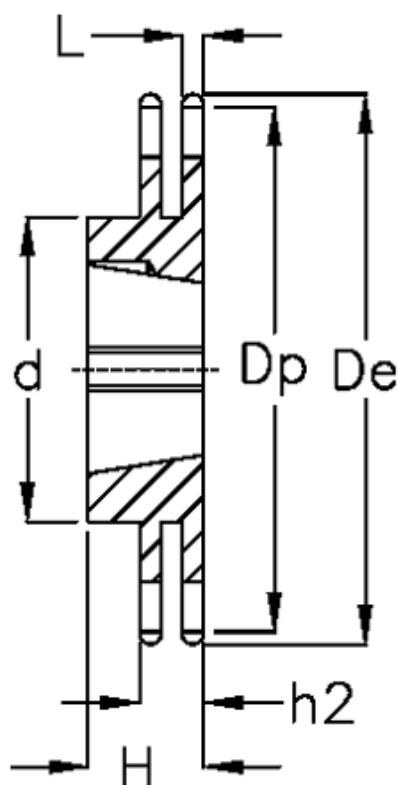

Article number: 616032007095

Description: Taperbored sprocket 12 B-2 Z=95 duplex
for bushing 3020

Measures

C	= 2	h2	= 30.3
d	= 140	Material	= Støbejern
De	= 585.1	Number of teeth	= 95
Dp	= 576.17		
For bush	= 3020		
For chain size	= 3/4" x 7/16"		
For chain type	= 12 B-2		
H	= 51		